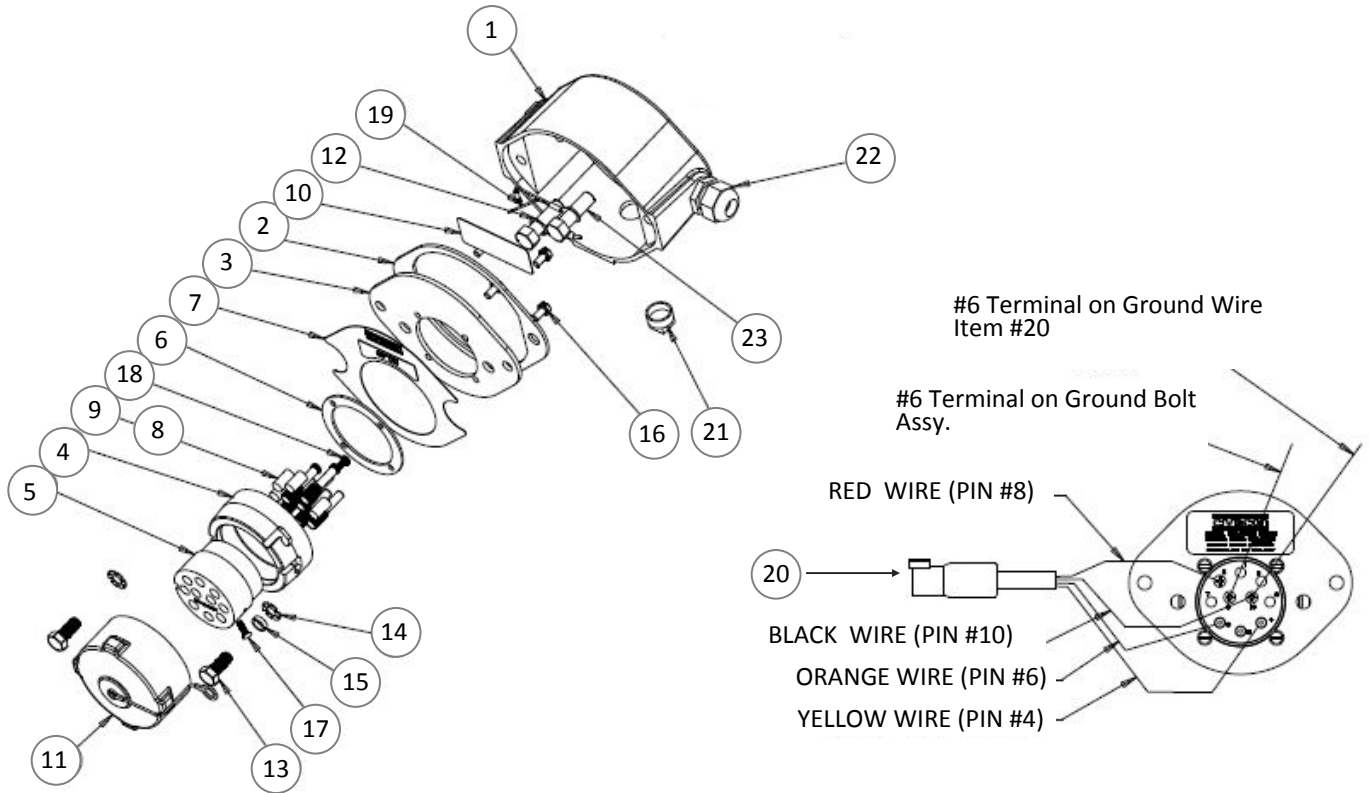

## 4102RL ROMLink OPTIC SOCKET

ITEM	PART NUMBER	DESCRIPTION	QTY.	ITEM	PART NUMBER	DESCRIPTION	QTY.
1	D40100A	SOCKET BODY	1	13	H50108M	HEX SCREW	2
2	H50064M	GASKET	1	14	H50250M	WASHER	2
3	H52962M	ADAPTOR PLATE	1	15	H50291M	SPACER	1
4	C40151A-3	3 J-SLOT	1	16	H53048M	HEX SCREW	4
5	C40011M	BLOCK	1	17	H50074M	SCREW	1
6	H52479M	GASKET (Neoprene)	1	18	H50623M-2	SCREW	5
7	H52961M-BLUE	OPTIC LABEL	1	19	H50618M	GROUND WIRE	1
8	H50616M	CONTACT BUTTON	6	20	CIV-S100	PIGTAIL 32"	1
9	H50617M	INSERT BUTTON	4	21	H51916M	PLUG	2
10	C51503M	LABEL	1	22	H50221M	STRAIN RELIEF	1
11	4150-4150	REPLACEMENT CAP	1	23	6112	HEX BOLT	1
12	H52910M	SAF-T GROUND	1				