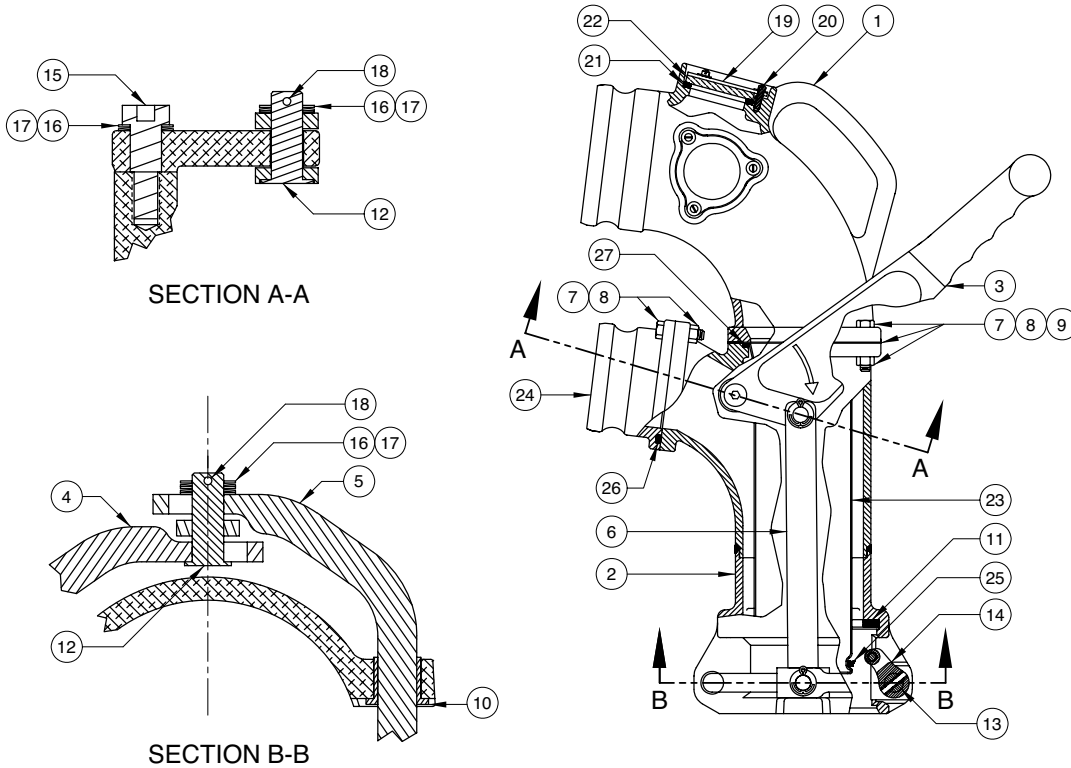

# 60TTCS 4" Product Delivery Elbow

## Replacement Parts

Rev. 0, January 2003

ITEM	PART NUMBER	DESCRIPTION	QTY.
1	E00266A	UPPER BODY <sup>4</sup>	1
2	C10056	LOWER BODY	1
3	C10125M	HANDLE <sup>3</sup>	1
4	C10143M	DRIVE STEM (INNER) <sup>3</sup>	1
5	C10144M	DRIVE STEM (OUTER) <sup>3</sup>	1
6	C10145M	ELBOW LINK (UPPER BODY) <sup>3</sup>	1
7	H03114M	HEX CAP SCREW	8
8	H06151M	HEX NUT	8
9	H10039M	GASKET (NEOPRENE FIBER)	1
10	H10090M	FLANGE BEARING	4
11	H04137M	SEAT RING (BUNA)	1
12	H20373M	PIN (CLEVIS) <sup>3</sup>	2
13	H20476M	PIN (SPRING) <sup>2,3</sup>	2
14	H20495M	YOKE ASSEMBLY <sup>2</sup>	2
15	H51427M	SHOULDER SCREW <sup>3</sup>	1
16	H03866M	FLAT WASHER <sup>3</sup>	6
17	H10088M	SPRING WASHER <sup>3</sup>	4
18	H51787M	COTTER PIN <sup>3</sup>	2

ITEM	PART NUMBER	DESCRIPTION	QTY.
19	H04135M	RETAINING PLATE <sup>1,4</sup>	3
20	H52471M	SCREW <sup>1,4</sup>	9
21	H20010M	GASKET (BUNA) <sup>1,4</sup>	3
22	H20583M	WINDOW <sup>1,4</sup>	3
23	C10007M	TUBE	1
24	C10049M	VAPOR ADAPTOR	1
25	H05471M	LIP SEAL (VITON)	1
26	H20191M	O-RING (BUNA)	1
27	H10262M	GASKET (BUNA)	1