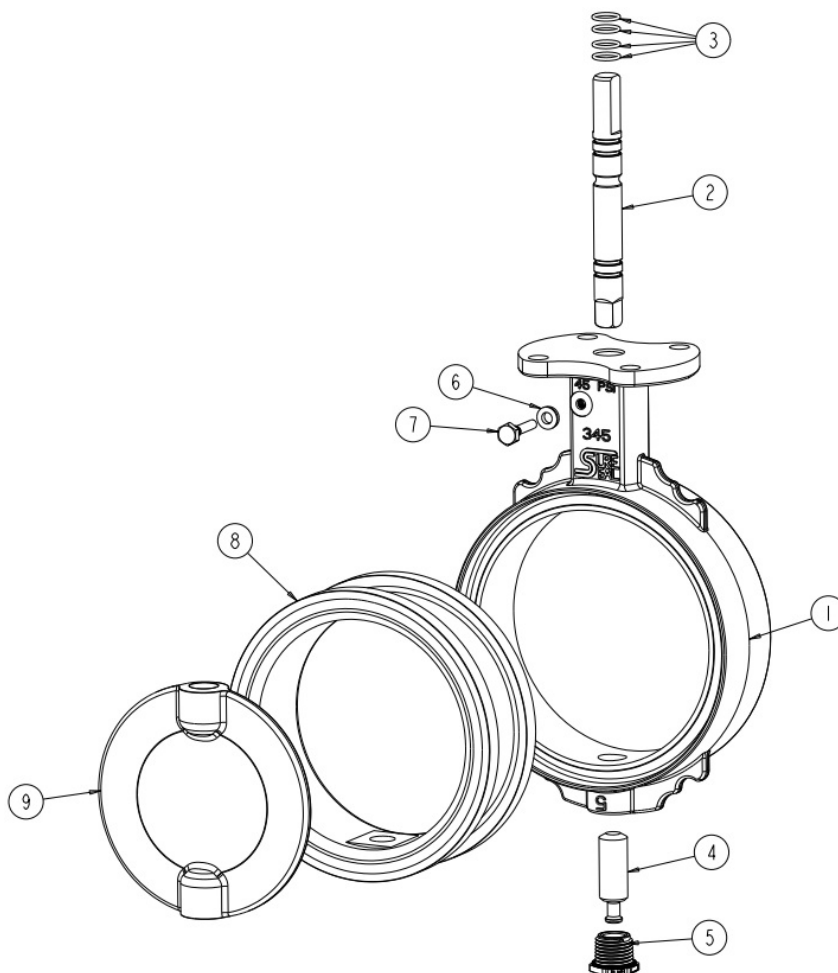

6" 345 Butterfly Valve

ITEM	PART NUMBER	DESCRIPTION	QTY.
1	6-345-206	4" 345 ALUMINUM HOUSING	1
2	4-6-345-TS	TOP STEM	1
3	12442	O-RING BUNA-N 2-014	1
4	4-6-345-BS	BOTTOM STEM	1
5	2-6-PPLG	PLUG, VALVE STEM	1

ITEM	PART NUMBER	DESCRIPTION	QTY.
6	12477	SEAL WASHER, 1/4" 18-8 SS NEOPRENE	1
7	2-6-345-STEM-PIN	TOP STEM RETAINING PIN	1
8	6-500-522XXX	5" SEAT (see chart below)	1
9	6-300-322XXX	5" DISC (see chart below)	1

SEAT CHART MATERIAL					
BLACK NITRILE	WHITE NITRILE	EPDM	VITON	SILICONE	TEFLON
X-500-522700	X-500-522701	X-500-522515	X-500-522540	X-500-522561	X-500-522650

DISC CHART MATERIAL			
NODULAR IRON	STAINLESS STEEL	NYLON COATED	ALUMINUM BRONZE
X-300-322237	X-300-322209	X-300-322207U	X-300-322203

*NOTE (X)= VALVE SIZE