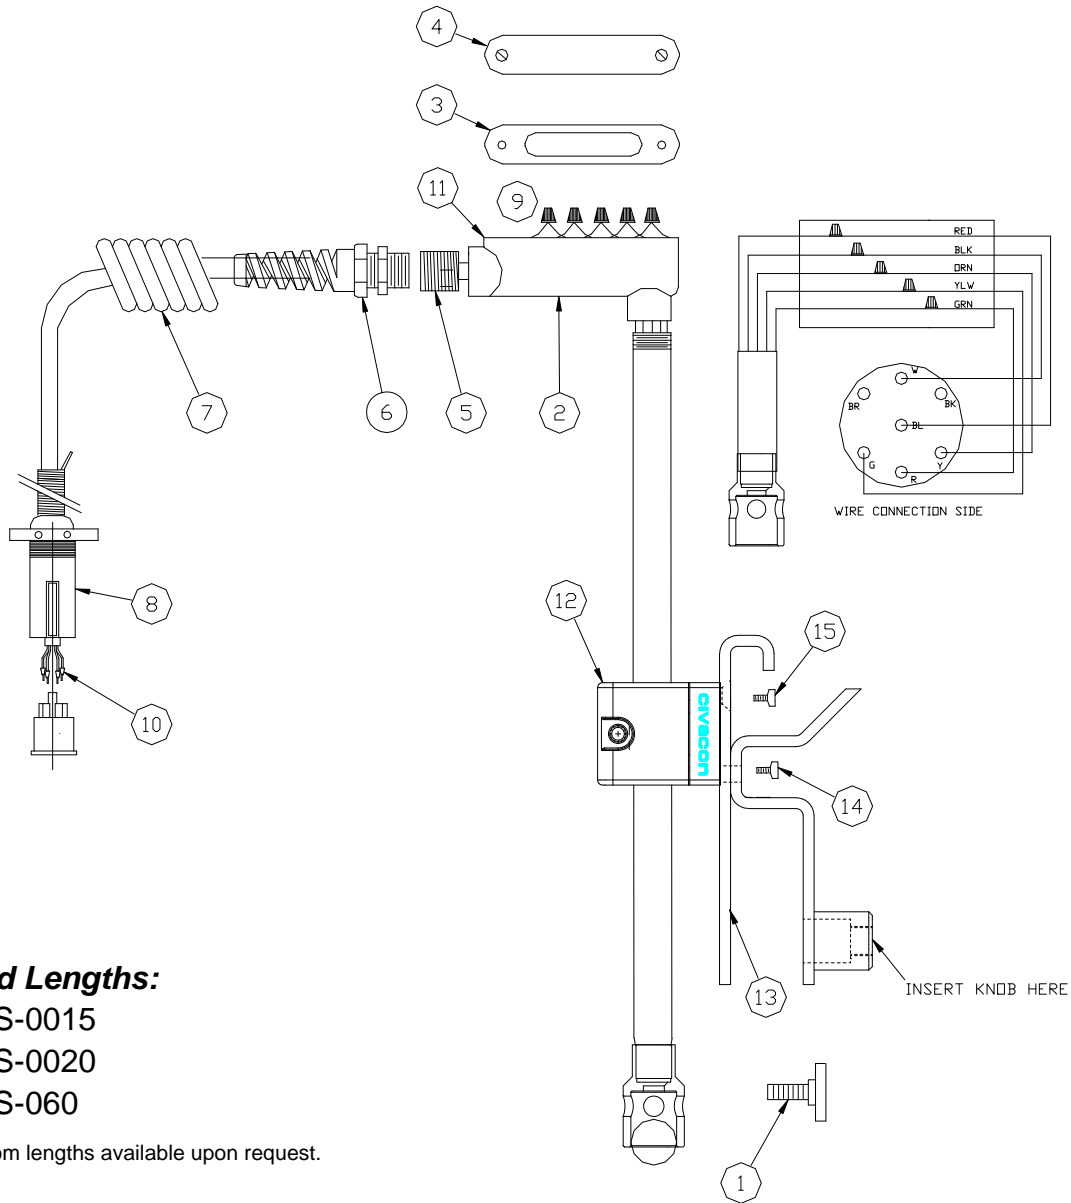

# 1300KMLS-0062 Cane Probes w/ Kamlok

PARTS BREAK DOWN

ITEM	PART NUMBER	DESCRIPTION	QTY.
1	C40034-62	OPTIC SENSOR ASSY.	1
2	633D-AL20	KAMLOK COUPLER	1
3	C40269M	KNOB	1
4	H50080M	O-RING	1
5	C40268RA	ADJUSTING NUT	1
6	H50815M	JUNCTION BOX, "L" SHAPE	1
7	H50816M	GASKET	1
8	H50817M	JUNCTION BOX COVER	1
9	H50796M	REDUCER. 3/4" - 1/2"	5

ITEM	PART NUMBER	DESCRIPTION	QTY.
10	H51012M	STRAIN RELIEF	1
11	H51011M	COILED CABLE, 18 GA	1
12	H50271M	7-WAY PLUG W/ SPRING	1
13	H50287M	CAP SPLICE	5
14	H50336M	TERMINAL PIN	5
15	H50534M-8B	CABLE TIE	1
16	H52637M	SET SCREW, 1/4-20 3/8"	1
17	H52638M	PROTECTOR	1

## 1400RHS Series Cane Probes

**Standard Lengths:**

- 1400RHS-0015
- 1400RHS-0020
- 1400RHS-060

Special custom lengths available upon request.

ITEM	PART NUMBER	DESCRIPTION	QTY.
1	C52404M	KNOB	1
2	H50815M	JUNCTION BOX, "L" SHAPE	1
3	H50816M	GASKET	1
4	H50817M	JUNCTION BOX COVER	1
5	H50796M	REDUCER. 3/4" - 1/2"	1
6	H50221M	STRAIN RELIEF	1
7	H51011M	COILED CABLE, 18 GA	1
8	H50271M	7-WAY PLUG W/ SPRING	1

ITEM	PART NUMBER	DESCRIPTION	QTY.
9	H50287M	CAP SPLICE	5
10	H50336M	TERMINAL PIN	5
11	H50534M-8B	CABLE TIE	1
12	C52322A	CLAMP	1
13	D52321M	CLAMP WELDMENT	1
14	H50114M	SCREW, 1/4-20 3/4"	1
15	H52324M	SCREW, 1/4-20 3/4"	1