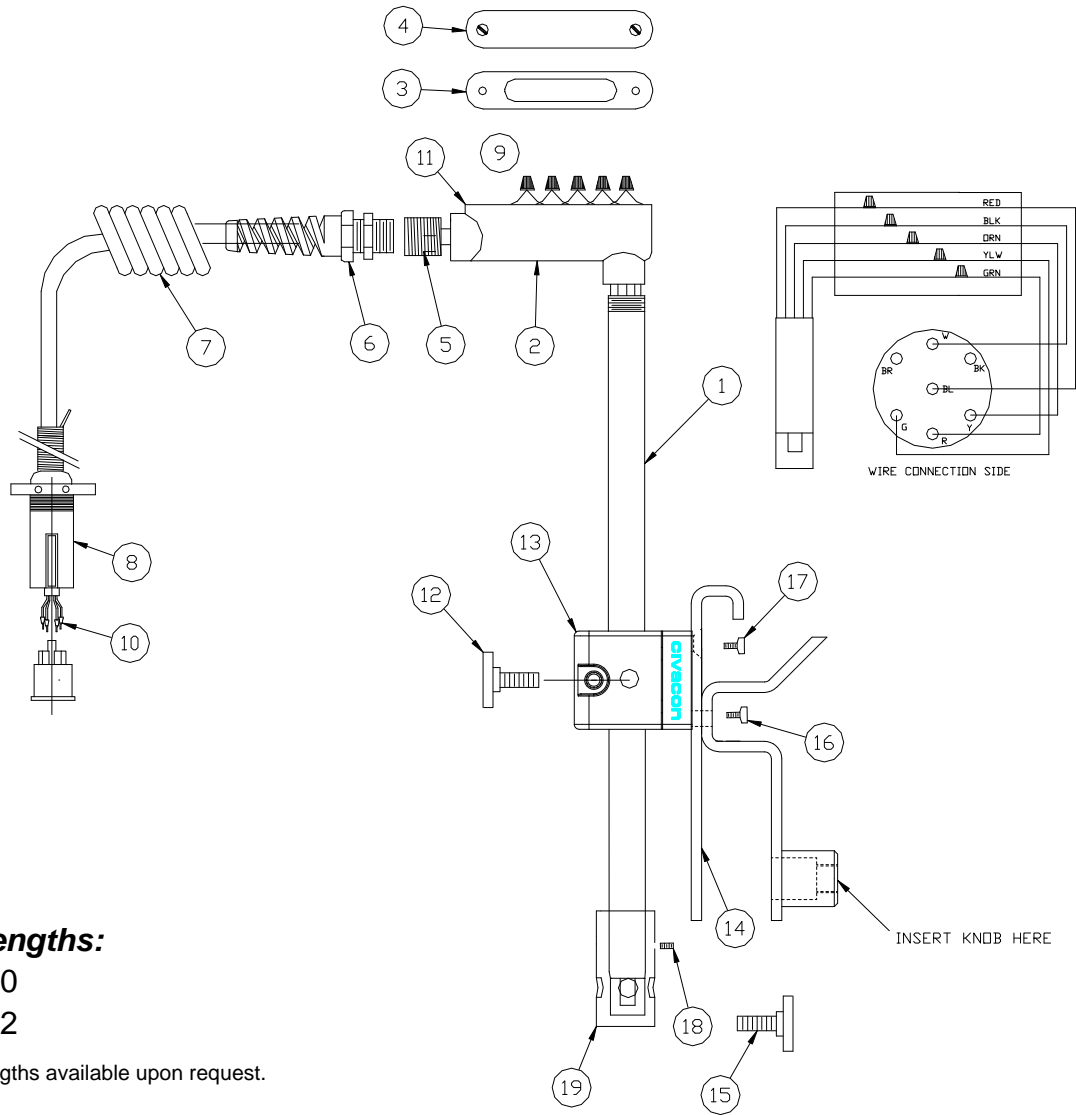

# 1300HS Series Cane Probes

PARTS BREAK DOWN

**Standard Lengths:**

- 1300HS-0020
- 1300HS-0062

Special custom lengths available upon request.

ITEM	PART NUMBER	DESCRIPTION	QTY.
1	C40034-XX**	OPTIC SENSOR ASSY.	1
2	H50815M	JUNCTION BOX, "L" SHAPE	1
3	H50816M	GASKET	1
4	H50817M	JUNCTION BOX COVER	1
5	H50796M	REDUCER. 3/4" - 1/2"	1
6	H51012M	STRAIN RELIEF	1
7	H51011M	COILED CABLE, 18 GA	1
8	H50271M	7-WAY PLUG W/ SPRING	1
9	H50287M	CAP SPLICE	5
10	H50336M	TERMINAL PIN	5

ITEM	PART NUMBER	DESCRIPTION	QTY.
11	H50534M-8B	CABLE TIE	1
12	C40269M	KNOB	1
13	C52322A	CLAMP	1
14	D52321M	CLAMP WELDMENT	1
15	C52404M	HAND KNOB	1
16	H50114M	SCREW, 1/4-20 3/4"	1
17	H52324M	SCREW, 1/4-20 3/4"	1
18	H52637M	SET SCREW, 1/4-20 3/8"	1
19	H52638M	PROTECTOR	1

# 1300KMLS-0062 Cane Probes w/ Kamlok

PARTS BREAK DOWN

ITEM	PART NUMBER	DESCRIPTION	QTY.
1	C40034-62	OPTIC SENSOR ASSY.	1
2	633D-AL20	KAMLOK COUPLER	1
3	C40269M	KNOB	1
4	H50080M	O-RING	1
5	C40268RA	ADJUSTING NUT	1
6	H50815M	JUNCTION BOX, "L" SHAPE	1
7	H50816M	GASKET	1
8	H50817M	JUNCTION BOX COVER	1
9	H50796M	REDUCER. 3/4" - 1/2"	5

ITEM	PART NUMBER	DESCRIPTION	QTY.
9	H50287M	CAP SPLICE	5
10	H50336M	TERMINAL PIN	5
11	H50534M-8B	CABLE TIE	1
12	C52322A	CLAMP	1
13	D52321M	CLAMP WELDMENT	1
14	H50114M	SCREW, 1/4-20 3/4"	1
15	H52324M	SCREW, 1/4-20 3/4"	1