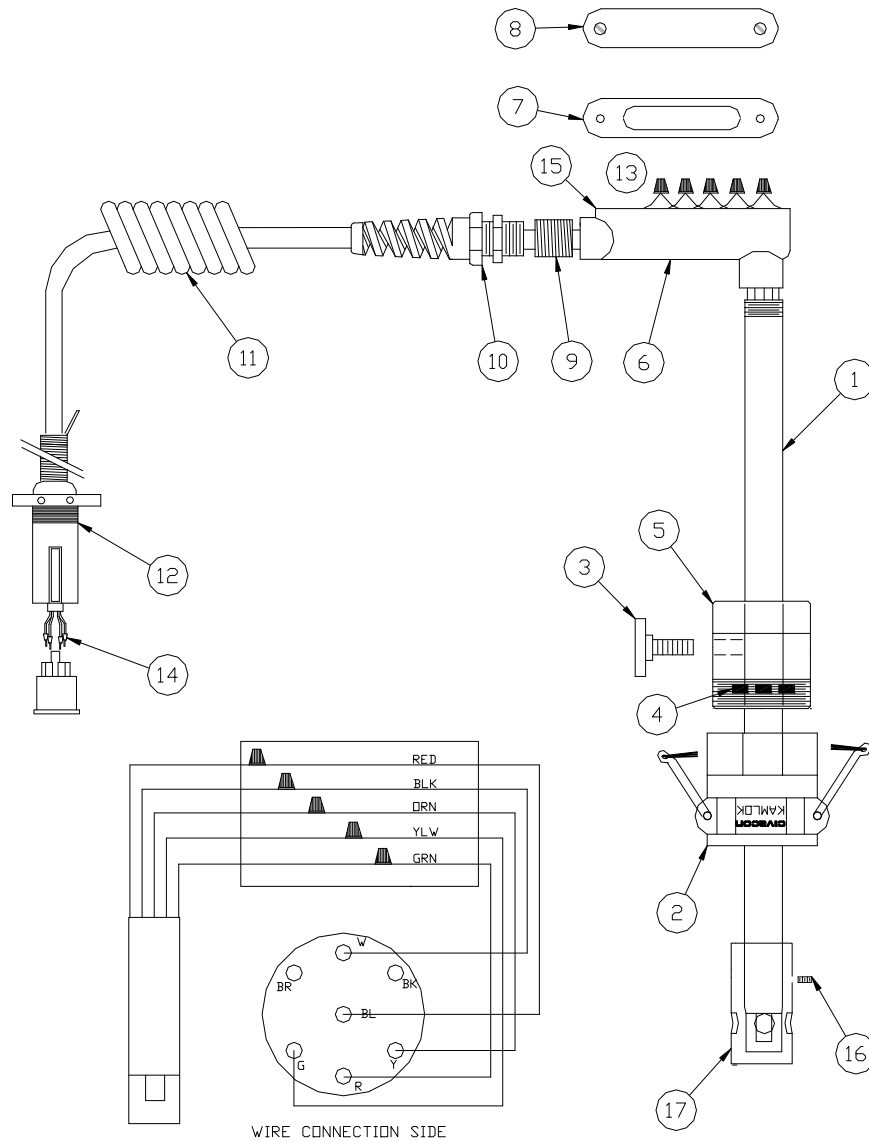

# 1300HS Series Cane Probes

PARTS BREAK DOWN

**Standard Lengths:**

- 1300HS-0020
- 1300HS-0062

Special custom lengths available upon request.

ITEM	PART NUMBER	DESCRIPTION	QTY.
1	C40034-XX**	OPTIC SENSOR ASSY.	1
2	H50815M	JUNCTION BOX, "L" SHAPE	1
3	H50816M	GASKET	1
4	H50817M	JUNCTION BOX COVER	1
5	H50796M	REDUCER. 3/4" - 1/2"	1
6	H51012M	STRAIN RELIEF	1
7	H51011M	COILED CABLE, 18 GA	1
8	H50271M	7-WAY PLUG W/ SPRING	1
9	H50287M	CAP SPLICE	5
10	H50336M	TERMINAL PIN	5

ITEM	PART NUMBER	DESCRIPTION	QTY.
11	H50534M-8B	CABLE TIE	1
12	C40269M	KNOB	1
13	C52322A	CLAMP	1
14	D52321M	CLAMP WELDMENT	1
15	C52404M	HAND KNOB	1
16	H50114M	SCREW, 1/4-20 3/4"	1
17	H52324M	SCREW, 1/4-20 3/4"	1
18	H52637M	SET SCREW, 1/4-20 3/8"	1
19	H52638M	PROTECTOR	1

# 1300KMLS-0062 Cane Probes w/ Kamlok

PARTS BREAK DOWN

ITEM	PART NUMBER	DESCRIPTION	QTY.
1	C40034-62	OPTIC SENSOR ASSY.	1
2	633D-AL20	KAMLOK COUPLER	1
3	C40269M	KNOB	1
4	H50080M	O-RING	1
5	C40268RA	ADJUSTING NUT	1
6	H50815M	JUNCTION BOX, "L" SHAPE	1
7	H50816M	GASKET	1
8	H50817M	JUNCTION BOX COVER	1
9	H50796M	REDUCER. 3/4" - 1/2"	5

ITEM	PART NUMBER	DESCRIPTION	QTY.
9	H50287M	CAP SPLICE	5
10	H50336M	TERMINAL PIN	5
11	H50534M-8B	CABLE TIE	1
12	C52322A	CLAMP	1
13	D52321M	CLAMP WELDMENT	1
14	H50114M	SCREW, 1/4-20 3/4"	1
15	H52324M	SCREW, 1/4-20 3/4"	1