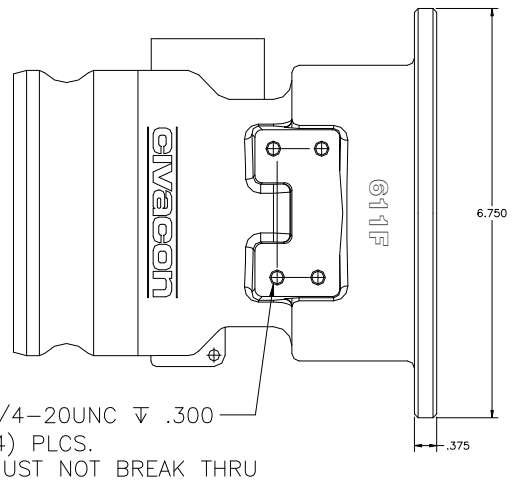

611FB Vapor Recovery Adaptor, Flanged

PARTS BREAK DOWN

ITEM	PART NUMBER	DESCRIPTION	QTY.
1	9952	BODY, MACHINED	1
2	10068	PLUG	1
3	H10043M¹	GASKET	1
4	H20433M¹	WASHER	1
5	H20235M¹	SPACER	1
6	H20446M¹	SCREW	1
7	H20432M¹	WASHER	1
8	H08989M	SPRING	1
9	H20389RE¹	STEM	1
10	C02642M	BRIDGE GUIDE	1

1—Included in H20695, 2—Included in 891BRK

ITEM	PART NUMBER	DESCRIPTION	QTY.
11	H08607M	RETAINING RING	1
12	11365M²	SIGHT GLASS	1
13	H51384M²	FLOAT BALL	1
14	H51437M²	O-RING	1
15	11366M²	SCREW	4
16	H20312M²	WASHER	4
17	H20057M	LOCK WASHER	4

610FB ALSO AVAILABLE WITHOUT POPPET

REPAIR KITS	
H20695	POPPET ASSEMBLY
891BRK	SIGHT GLASS REPAIR KIT