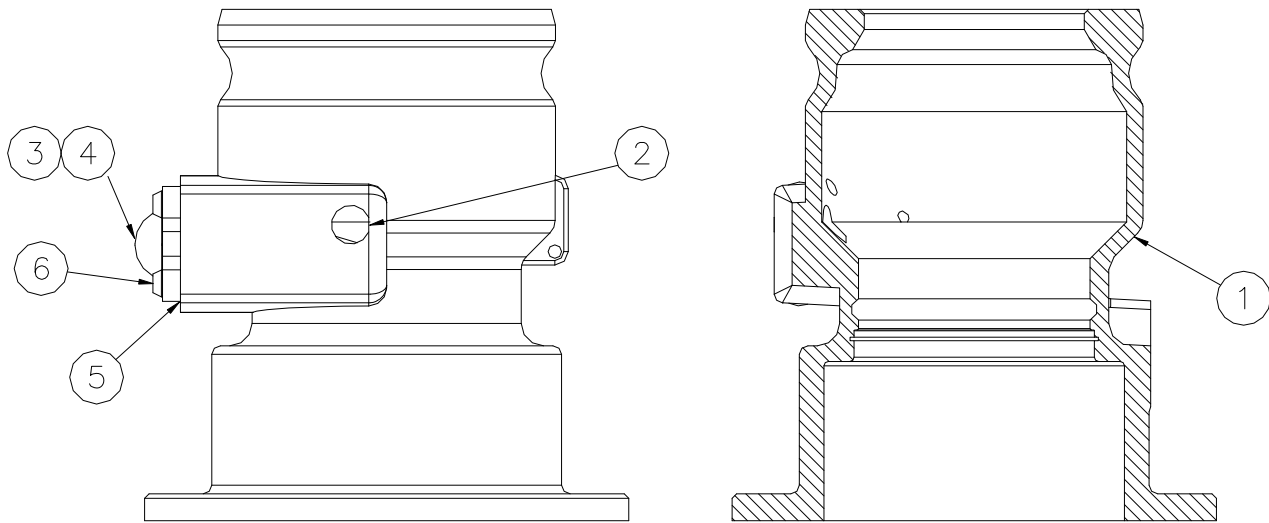

.441 THRU (8) PLCS.
.436 EQUALLY SPACED
ON A 5.875 BOLT CIRCLE

ITEM	PART NUMBER	DESCRIPTION	QTY.
1	9951	BODY, MACHINED	1
2	10068	PLUG	1

611F Vapor Recovery Adaptor, Flanged

ITEM	PART NUMBER	DESCRIPTION	QTY.
1	9951	BODY, MACHINED	1
2	10068	PLUG	1
3	H10043M ¹	GASKET	1
4	H20433M ¹	WASHER	1
5	H20235M ¹	SPACER	1
6	H20446M ¹	SCREW	1
7	H20432M ¹	WASHER	1
8	H08989M	SPRING	1

1—Included in H20695, 2—Included in 891BRK

ITEM	PART NUMBER	DESCRIPTION	QTY.
9	H20389RE ¹	STEM	1
10	C02642M	BRIDGE GUIDE	1
11	H08607M	RETAINING RING	1

610F ALSO AVAILABLE WITHOUT POPPET

REPAIR KITS	
H20695	POPPET ASSEMBLY
891BRK	SIGHT GLASS REPAIR KIT

610FB Vapor Recovery Adaptor, Flanged

ITEM	PART NUMBER	DESCRIPTION	QTY.
1	9952	BODY, MACHINED	1
2	10068	PLUG	1
3	11365M ¹	SIGHT GLASS	1
4	H51384M ¹	FLOAT BALL	1
5	H51437M ¹	O-RING	1
6	12490 ¹	SCREW	4

¹—Included in 891BRK