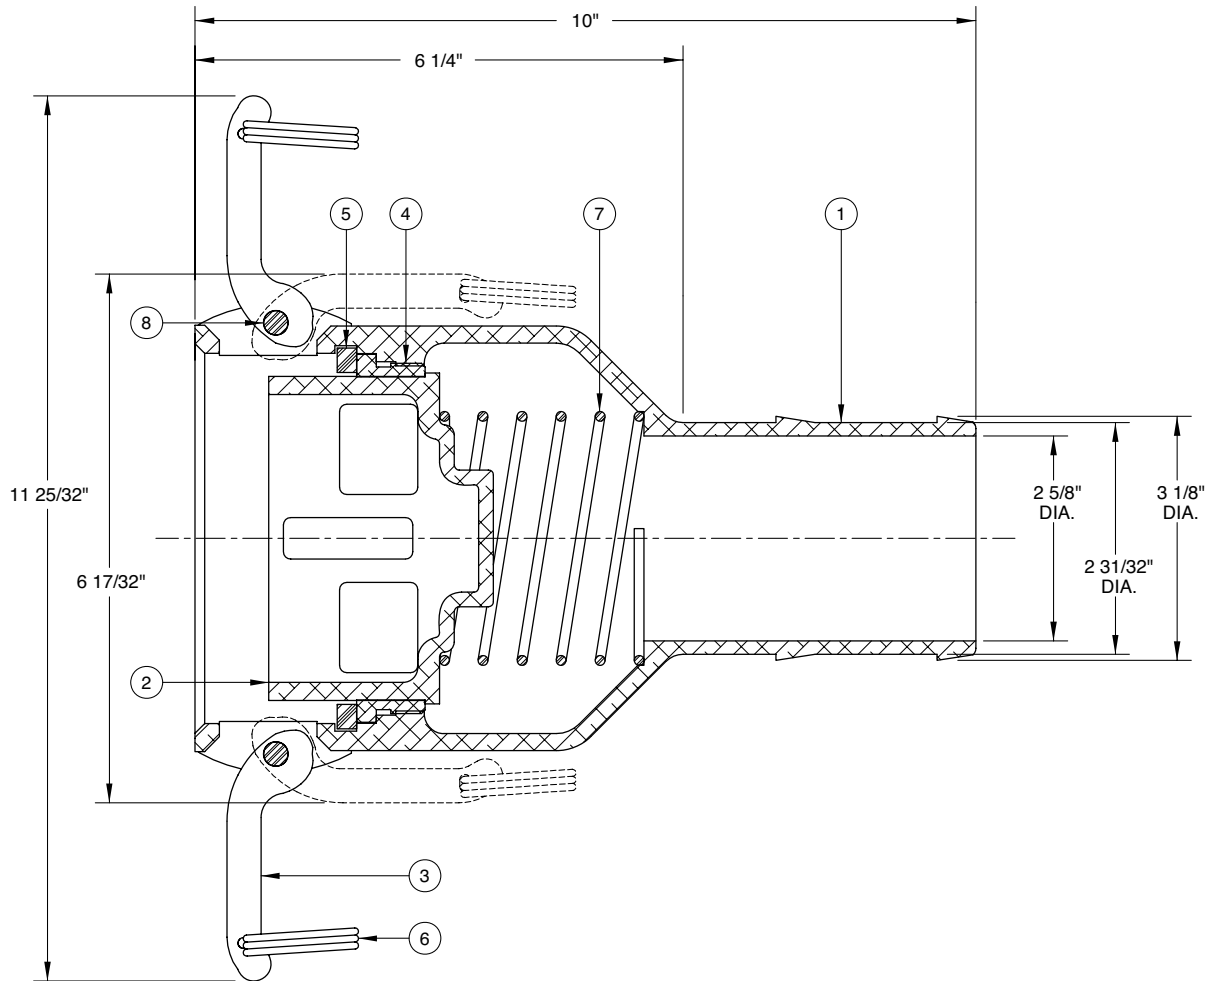

ITEM	PART NUMBER	DESCRIPTION	QTY.
6	H07408M	O-RING, BUNA-N	1
7	H09110M	SPRING	1
8	H20144M	GROOVE PIN	2
9	4035	O-RING, BUNA-N	1

633CPP-4040 4" x 4" Vapor Coupler

PARTS BREAK DOWN

ITEM	PART NUMBER	DESCRIPTION	QTY.
1	E51839A	BODY, MACHINED	1
2	C02844AH	POPPET	1
3	D00272B	PADDLE ARM	2
4	C02843AH	GUIDE RING	1
5	H08945M	GASKET, BUNA-N	1

ITEM	PART NUMBER	DESCRIPTION	QTY.
6	H07408M	O-RING, BUNA-N	1
7	H52130M	SPRING	1
8	H20144M	GROOVE PIN	2
9	4035	O-RING, BUNA-N	1

633CV-AL3030 3" x 3" Vapor Coupler

Replacement Parts

Rev. 0, January 2003

ITEM	PART NUMBER	DESCRIPTION	QTY.
1	C02805A	BODY	1
2	H08939RA	STEM	1
3	H20546M	GASKET (BUNA)	1

ITEM	PART NUMBER	DESCRIPTION	QTY.
4	H20144M	GROOVE PIN	2
5	D10184M	CAM ARM	2
6	H20550M	FINGER RING	2

633CV-AL4040 4" x 4" Vapor Coupler

Replacement Parts

Rev. 0, January 2003

ITEM	PART NUMBER	DESCRIPTION	QTY.
1	C02901A	BODY	1
2	H08402RA	STEM	1
3	H20547M	GASKET (BUNA)	1

ITEM	PART NUMBER	DESCRIPTION	QTY.
4	H20144M	GROOVE PIN	2
5	D10184M	CAM ARM	2
6	H20550M	FINGER RING	2

633CPV-AL4030 4" x 3" Vapor Coupler

Replacement Parts

Rev. 0, January 2003

ITEM	PART NUMBER	DESCRIPTION	QTY.
1	D01116A	BODY	1
2	C02808AH	POPPET	1
3	D10184M	KAM ARM	2
4	H08942RAH	GUIDE RING	1