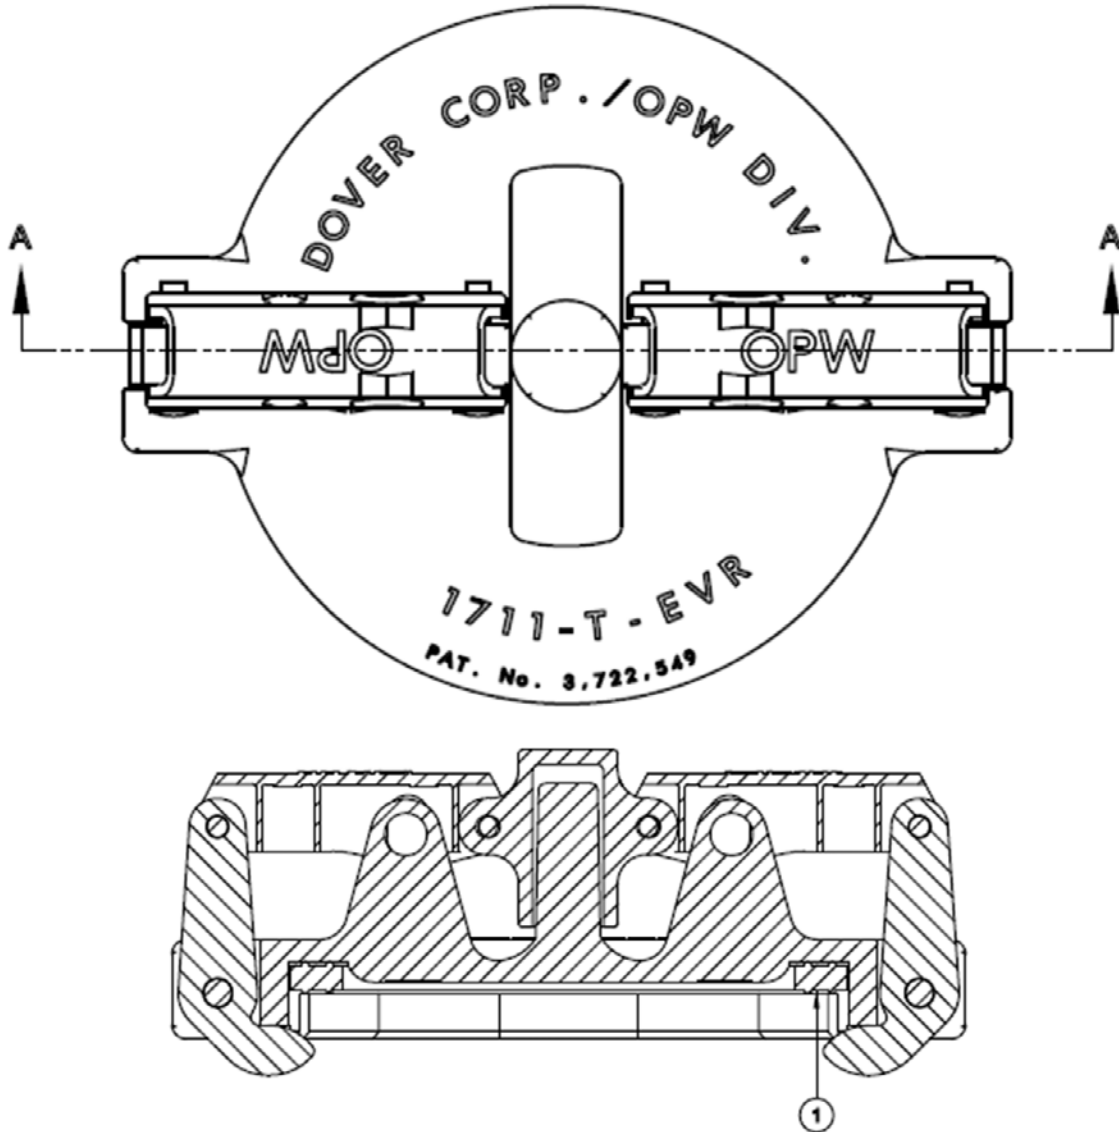

1711T Dust Cap

ITEM	PART NUMBER	DESCRIPTION	QTY.
1	H10866M	GASKET (BUNA)	1