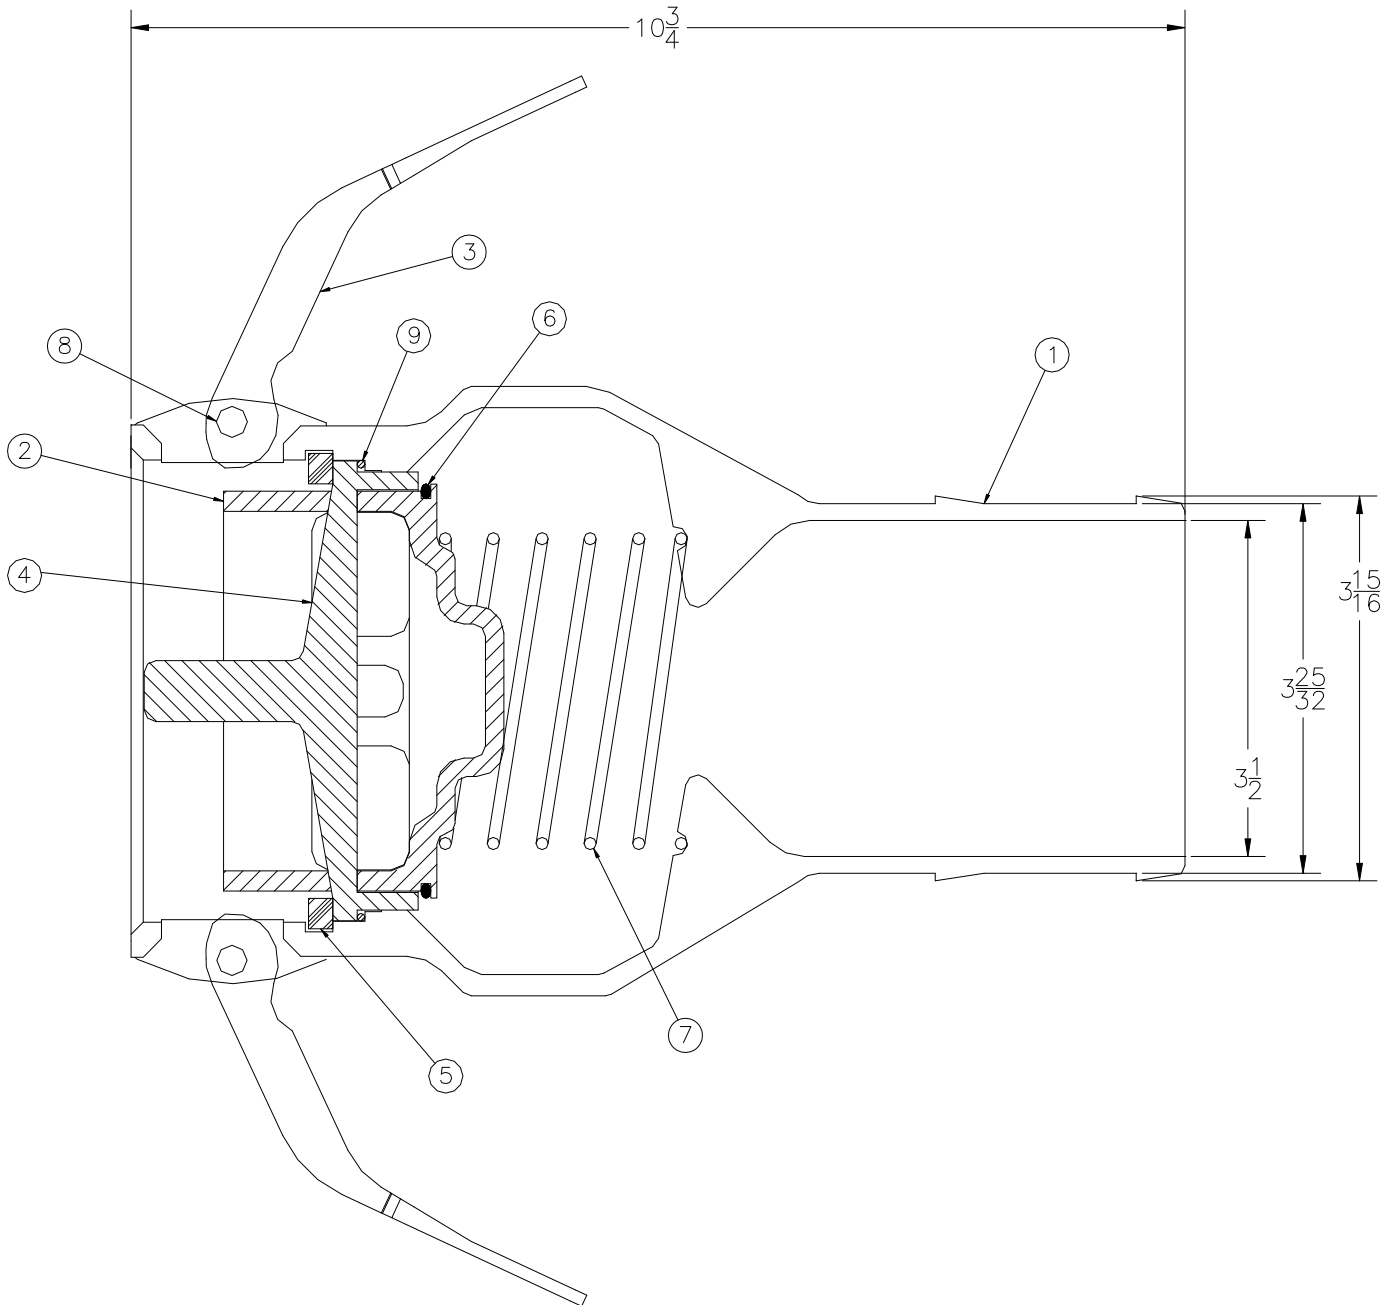

610FB ALSO AVAILABLE WITHOUT POPPET

REPAIR KITS	
H20695	POPPET ASSEMBLY
891BRK	SIGHT GLASS REPAIR KIT

633CPP-4030 4" x 3" Vapor Coupler

ITEM	PART NUMBER	DESCRIPTION	QTY.
1	D01116A	BODY, MACHINED	1
2	C02844AH	POPPET	1
3	D00272B	PADDLE ARM	2
4	C02843AH	GUIDE RING	1
5	H08945M	GASKET, BUNA-N	1

ITEM	PART NUMBER	DESCRIPTION	QTY.
6	H07408M	O-RING, BUNA-N	1
7	H09110M	SPRING	1
8	H20144M	GROOVE PIN	2
9	4035	O-RING, BUNA-N	1

633CPP-4040 4" x 4" Vapor Coupler

PARTS BREAK DOWN

ITEM	PART NUMBER	DESCRIPTION	QTY.
1	E51839A	BODY, MACHINED	1
2	C02844AH	POPPET	1
3	D00272B	PADDLE ARM	2
4	C02843AH	GUIDE RING	1
5	H08945M	GASKET, BUNA-N	1

ITEM	PART NUMBER	DESCRIPTION	QTY.
6	H07408M	O-RING, BUNA-N	1
7	H52130M	SPRING	1
8	H20144M	GROOVE PIN	2
9	4035	O-RING, BUNA-N	1

633CV-AL3030 3" x 3" Vapor Coupler

Replacement Parts

Rev. 0, January 2003

ITEM	PART NUMBER	DESCRIPTION	QTY.
1	C02805A	BODY	1
2	H08939RA	STEM	1
3	H20546M	GASKET (BUNA)	1

ITEM	PART NUMBER	DESCRIPTION	QTY.
4	H20144M	GROOVE PIN	2
5	D10184M	CAM ARM	2
6	H20550M	FINGER RING	2

633CV-AL4040 4" x 4" Vapor Coupler

Replacement Parts

Rev. 0, January 2003

ITEM	PART NUMBER	DESCRIPTION	QTY.
1	C02901A	BODY	1
2	H08402RA	STEM	1
3	H20547M	GASKET (BUNA)	1