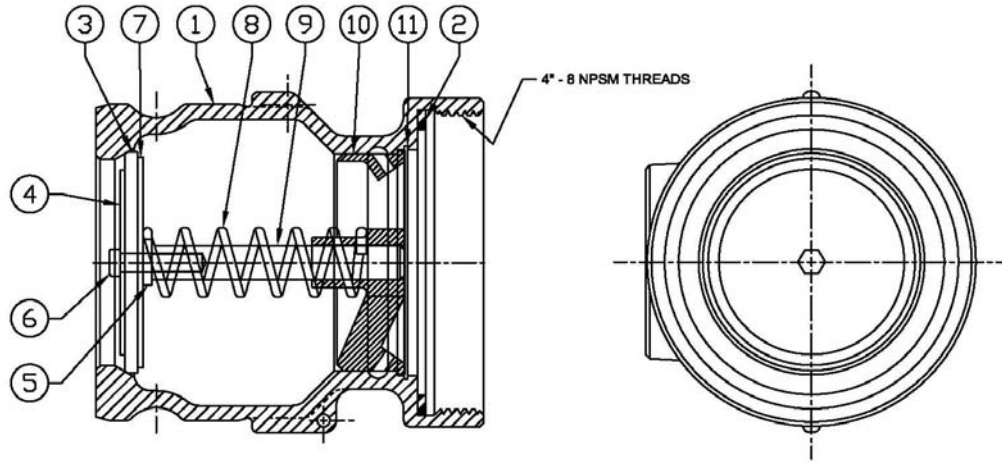

611T-AL40-NPT Vapor Recovery Adaptor

PARTS BREAK DOWN

610T Vapor Recovery Adaptor

ITEM	PART NUMBER	DESCRIPTION	QTY.
1	E10115A	BODY, MACHINED	1
2	H01450M	GASKET, BUNA-N	1
3	H10043M ¹	SEAT RING, BUNA-N	1
4	H20433M ¹	RETAINER (SMALL)	1
5	H20235M ¹	SPACER	1
6	H20446M ¹	CAP SCREW	1
7	H20432M ¹	RETAINER (LARGE)	1
8	H08989M	SPRING	1

ITEM	PART NUMBER	DESCRIPTION	QTY.
9	H20389RE ¹	POPPET STEM	1
10	C02642M	BRIDGE GUIDE	1
11	H08607M	RETAINING RING	1

REPAIR KITS	
H20695	POPPET ASSEMBLY

¹—Included in H20695

610F Vapor Recovery Adaptor, Flanged

.441 THRU (8) PLCS.
.436 EQUALLY SPACED
ON A 5.875 BOLT CIRCLE

ITEM	PART NUMBER	DESCRIPTION	QTY.
1	9951	BODY, MACHINED	1
2	10068	PLUG	1

611F Vapor Recovery Adaptor, Flanged

ITEM	PART NUMBER	DESCRIPTION	QTY.
1	9951	BODY, MACHINED	1
2	10068	PLUG	1
3	H10043M ¹	GASKET	1
4	H20433M ¹	WASHER	1
5	H20235M ¹	SPACER	1
6	H20446M ¹	SCREW	1
7	H20432M ¹	WASHER	1
8	H08989M	SPRING	1