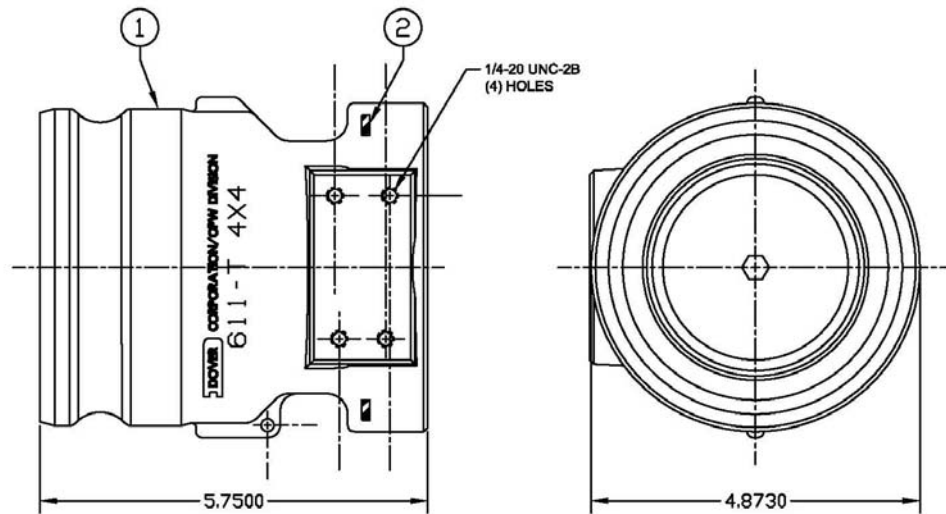

611T-AL40-NPT Vapor Recovery Adaptor

PARTS BREAK DOWN

610T Vapor Recovery Adaptor

ITEM	PART NUMBER	DESCRIPTION	QTY.
1	E10115A	BODY, MACHINED	1
2	H01450M	GASKET, BUNA-N	1
3	H10043M ¹	SEAT RING, BUNA-N	1
4	H20433M ¹	RETAINER (SMALL)	1
5	H20235M ¹	SPACER	1
6	H20446M ¹	CAP SCREW	1
7	H20432M ¹	RETAINER (LARGE)	1
8	H08989M	SPRING	1

ITEM	PART NUMBER	DESCRIPTION	QTY.
9	H20389RE ¹	POPPET STEM	1
10	C02642M	BRIDGE GUIDE	1
11	H08607M	RETAINING RING	1

REPAIR KITS	
H20695	POPPET ASSEMBLY

¹—Included in H20695

610F Vapor Recovery Adaptor, Flanged

.441 THRU (8) PLCS.
.436 EQUALLY SPACED
ON A 5.875 BOLT CIRCLE

ITEM	PART NUMBER	DESCRIPTION	QTY.
1	9951	BODY, MACHINED	1
2	10068	PLUG	1

611F Vapor Recovery Adaptor, Flanged

ITEM	PART NUMBER	DESCRIPTION	QTY.
1	9951	BODY, MACHINED	1
2	10068	PLUG	1
3	H10043M ¹	GASKET	1
4	H20433M ¹	WASHER	1
5	H20235M ¹	SPACER	1
6	H20446M ¹	SCREW	1
7	H20432M ¹	WASHER	1
8	H08989M	SPRING	1

ITEM	PART NUMBER	DESCRIPTION	QTY.
4	H20144M	GROOVE PIN	2
5	D10184M	CAM ARM	2
6	H20550M	FINGER RING	2

633CV-AL4040 4" x 4" Vapor Coupler

Replacement Parts

Rev. 0, January 2003

ITEM	PART NUMBER	DESCRIPTION	QTY.
1	C02901A	BODY	1
2	H08402RA	STEM	1
3	H20547M	GASKET (BUNA)	1