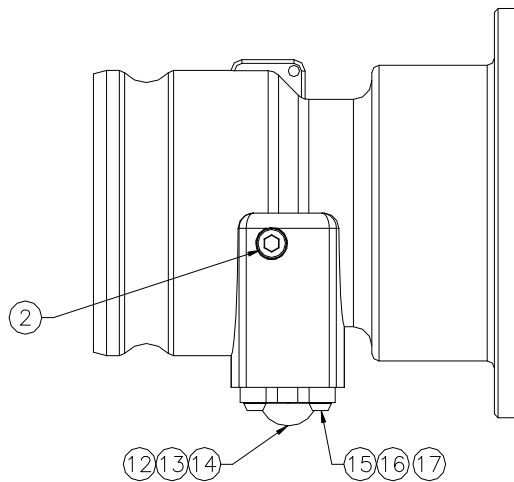

.441 THRU (8) PLCS.
.436 EQUALLY SPACED
ON A 5.875 BOLT CIRCLE

ITEM	PART NUMBER	DESCRIPTION	QTY.
1	9951	BODY, MACHINED	1
2	10068	PLUG	1

611F Vapor Recovery Adaptor, Flanged

ITEM	PART NUMBER	DESCRIPTION	QTY.
1	9951	BODY, MACHINED	1
2	10068	PLUG	1
3	H10043M ¹	GASKET	1
4	H20433M ¹	WASHER	1
5	H20235M ¹	SPACER	1
6	H20446M ¹	SCREW	1
7	H20432M ¹	WASHER	1
8	H08989M	SPRING	1

1—Included in H20695, 2—Included in 891BRK

ITEM	PART NUMBER	DESCRIPTION	QTY.
9	H20389RE ¹	STEM	1
10	C02642M	BRIDGE GUIDE	1
11	H08607M	RETAINING RING	1

610F ALSO AVAILABLE WITHOUT POPPET

REPAIR KITS	
H20695	POPPET ASSEMBLY
891BRK	SIGHT GLASS REPAIR KIT

610FB Vapor Recovery Adaptor, Flanged

ITEM	PART NUMBER	DESCRIPTION	QTY.
1	9952	BODY, MACHINED	1
2	10068	PLUG	1
3	11365M ¹	SIGHT GLASS	1
4	H51384M ¹	FLOAT BALL	1
5	H51437M ¹	O-RING	1
6	12490 ¹	SCREW	4

¹—Included in 891BRK

REPAIR KITS	
891BRK	SIGHT GLASS REPAIR KIT

611FB Vapor Recovery Adaptor, Flanged

PARTS BREAK DOWN

ITEM	PART NUMBER	DESCRIPTION	QTY.
1	9952	BODY, MACHINED	1
2	10068	PLUG	1
3	H10043M ¹	GASKET	1
4	H20433M ¹	WASHER	1
5	H20235M ¹	SPACER	1
6	H20446M ¹	SCREW	1
7	H20432M ¹	WASHER	1
8	H08989M	SPRING	1
9	H20389RE ¹	STEM	1
10	C02642M	BRIDGE GUIDE	1