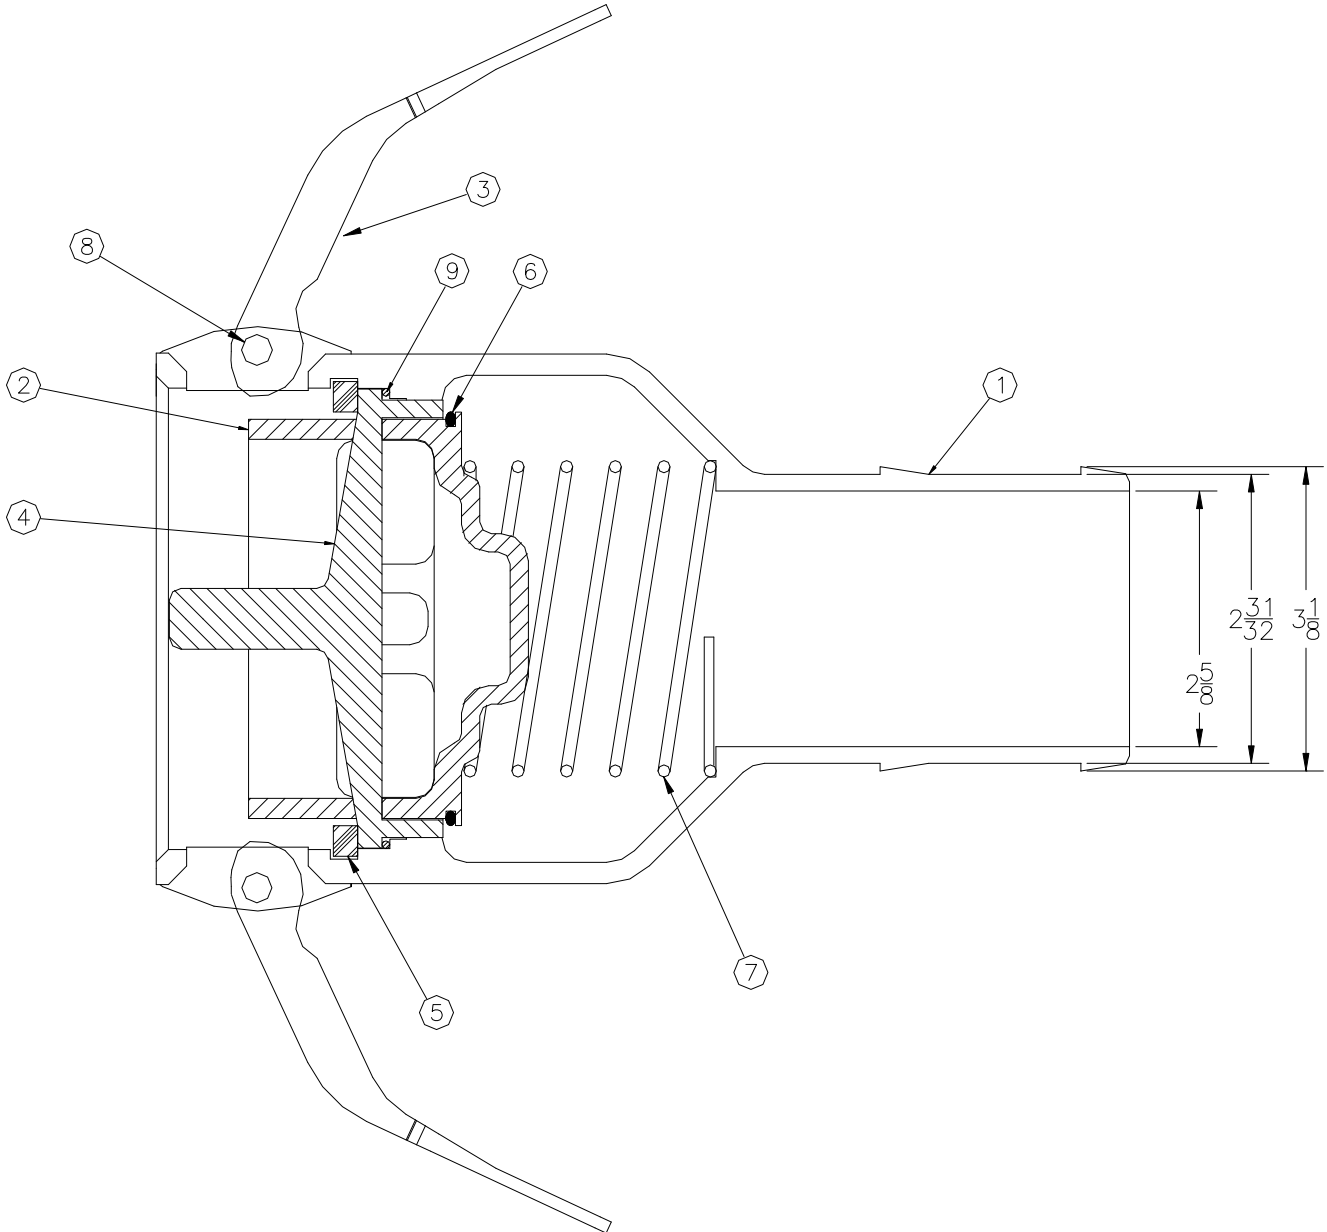

633CPP-4030 4" x 3" Vapor Coupler

ITEM	PART NUMBER	DESCRIPTION	QTY.
1	D01116A	BODY, MACHINED	1
2	C02844AH	POPPET	1
3	D00272B	PADDLE ARM	2
4	C02843AH	GUIDE RING	1
5	H08945M	GASKET, BUNA-N	1

ITEM	PART NUMBER	DESCRIPTION	QTY.
6	H07408M	O-RING, BUNA-N	1
7	H09110M	SPRING	1
8	H20144M	GROOVE PIN	2
9	4035	O-RING, BUNA-N	1