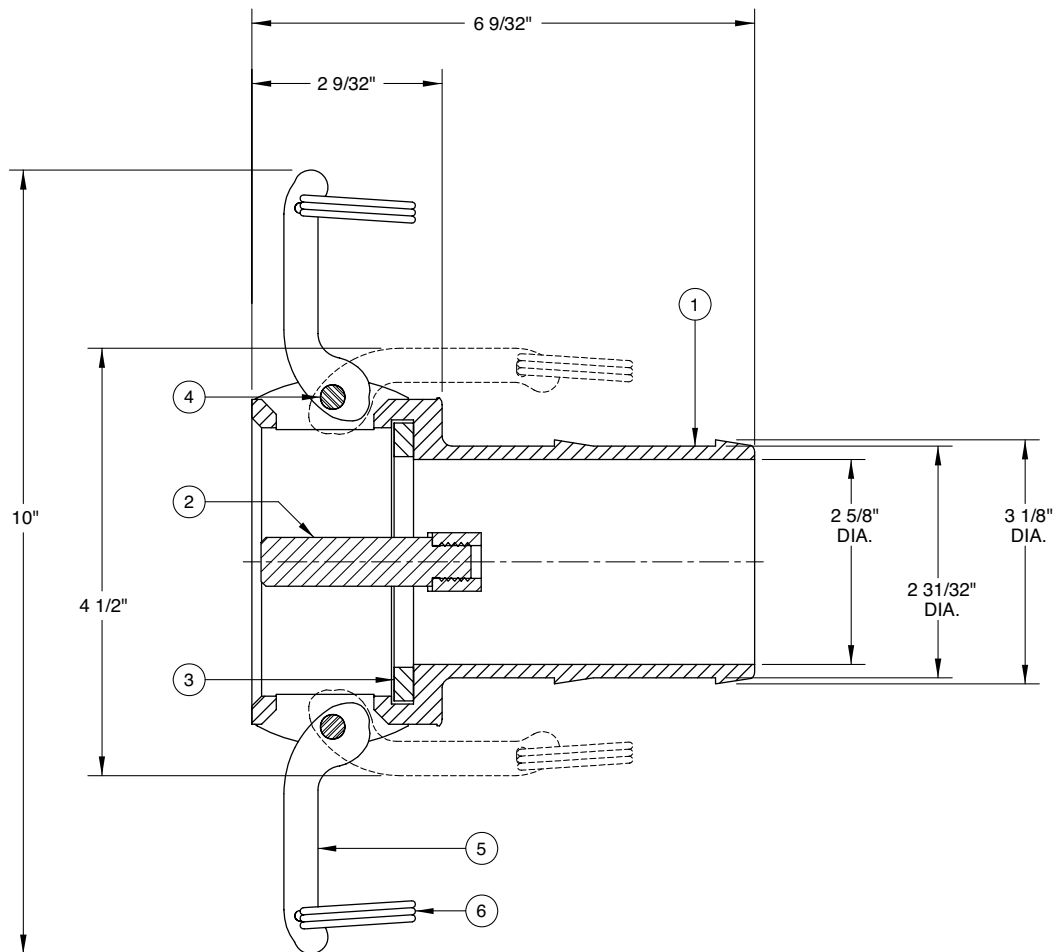

ITEM	PART NUMBER	DESCRIPTION	QTY.
6	H07408M	O-RING, BUNA-N	1
7	H09110M	SPRING	1
8	H20144M	GROOVE PIN	2
9	4035	O-RING, BUNA-N	1

633CPP-4040 4" x 4" Vapor Coupler

PARTS BREAK DOWN

ITEM	PART NUMBER	DESCRIPTION	QTY.
1	E51839A	BODY, MACHINED	1
2	C02844AH	POPPET	1
3	D00272B	PADDLE ARM	2
4	C02843AH	GUIDE RING	1
5	H08945M	GASKET, BUNA-N	1

ITEM	PART NUMBER	DESCRIPTION	QTY.
6	H07408M	O-RING, BUNA-N	1
7	H52130M	SPRING	1
8	H20144M	GROOVE PIN	2
9	4035	O-RING, BUNA-N	1

633CV-AL3030 3" x 3" Vapor Coupler

Replacement Parts

Rev. 0, January 2003

ITEM	PART NUMBER	DESCRIPTION	QTY.
1	C02805A	BODY	1
2	H08939RA	STEM	1
3	H20546M	GASKET (BUNA)	1

ITEM	PART NUMBER	DESCRIPTION	QTY.
4	H20144M	GROOVE PIN	2
5	D10184M	CAM ARM	2
6	H20550M	FINGER RING	2

633CV-AL4040 4" x 4" Vapor Coupler

Replacement Parts

Rev. 0, January 2003

ITEM	PART NUMBER	DESCRIPTION	QTY.
1	C02901A	BODY	1
2	H08402RA	STEM	1
3	H20547M	GASKET (BUNA)	1

ITEM	PART NUMBER	DESCRIPTION	QTY.
4	H20144M	GROOVE PIN	2
5	D10184M	CAM ARM	2
6	H20550M	FINGER RING	2

633CPV-AL4030 4" x 3" Vapor Coupler

Replacement Parts

Rev. 0, January 2003

ITEM	PART NUMBER	DESCRIPTION	QTY.
1	D01116A	BODY	1
2	C02808AH	POPPET	1
3	D10184M	KAM ARM	2
4	H08942RAH	GUIDE RING	1