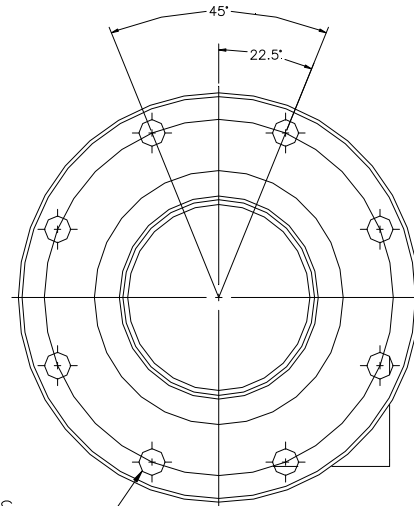

611FB Vapor Recovery Adaptor, Flanged

PARTS BREAK DOWN

ITEM	PART NUMBER	DESCRIPTION	QTY.
1	9952	BODY, MACHINED	1
2	10068	PLUG	1
3	H10043M¹	GASKET	1
4	H20433M¹	WASHER	1
5	H20235M¹	SPACER	1
6	H20446M¹	SCREW	1
7	H20432M¹	WASHER	1
8	H08989M	SPRING	1
9	H20389RE¹	STEM	1
10	C02642M	BRIDGE GUIDE	1

1—Included in H20695, 2—Included in 891BRK

ITEM	PART NUMBER	DESCRIPTION	QTY.
11	H08607M	RETAINING RING	1
12	11365M²	SIGHT GLASS	1
13	H51384M²	FLOAT BALL	1
14	H51437M²	O-RING	1
15	11366M²	SCREW	4
16	H20312M²	WASHER	4
17	H20057M	LOCK WASHER	4

610FB ALSO AVAILABLE WITHOUT POPPET

REPAIR KITS	
H20695	POPPET ASSEMBLY
891BRK	SIGHT GLASS REPAIR KIT