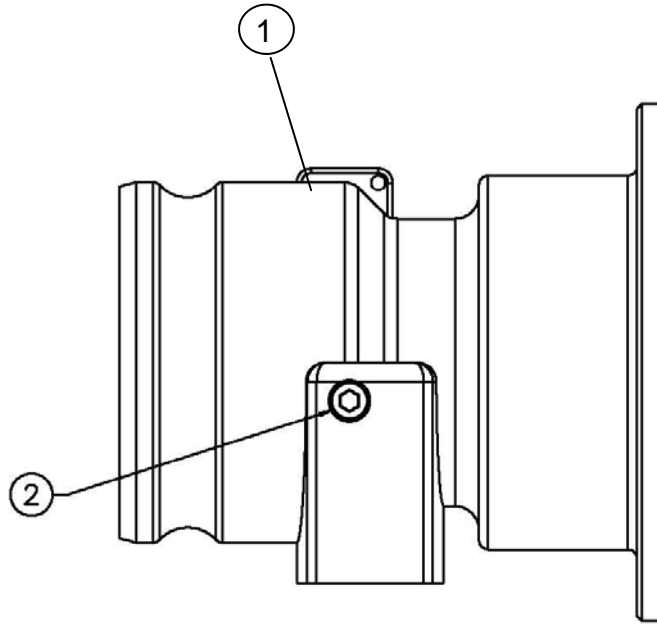

611T-AL40-NPT Vapor Recovery Adaptor

PARTS BREAK DOWN

610T Vapor Recovery Adaptor

ITEM	PART NUMBER	DESCRIPTION	QTY.
1	E10115A	BODY, MACHINED	1
2	H01450M	GASKET, BUNA-N	1
3	H10043M ¹	SEAT RING, BUNA-N	1
4	H20433M ¹	RETAINER (SMALL)	1
5	H20235M ¹	SPACER	1
6	H20446M ¹	CAP SCREW	1
7	H20432M ¹	RETAINER (LARGE)	1
8	H08989M	SPRING	1

ITEM	PART NUMBER	DESCRIPTION	QTY.
9	H20389RE ¹	POPPET STEM	1
10	C02642M	BRIDGE GUIDE	1
11	H08607M	RETAINING RING	1

REPAIR KITS	
H20695	POPPET ASSEMBLY

¹—Included in H20695

610F Vapor Recovery Adaptor, Flanged

.441 THRU (8) PLCS.
.436 EQUALLY SPACED
ON A 5.875 BOLT CIRCLE

ITEM	PART NUMBER	DESCRIPTION	QTY.
1	9951	BODY, MACHINED	1
2	10068	PLUG	1

611F Vapor Recovery Adaptor, Flanged

ITEM	PART NUMBER	DESCRIPTION	QTY.
1	9951	BODY, MACHINED	1
2	10068	PLUG	1
3	H10043M ¹	GASKET	1
4	H20433M ¹	WASHER	1
5	H20235M ¹	SPACER	1
6	H20446M ¹	SCREW	1
7	H20432M ¹	WASHER	1
8	H08989M	SPRING	1

ITEM	PART NUMBER	DESCRIPTION	QTY.
4	H20144M	GROOVE PIN	2
5	D10184M	CAM ARM	2
6	H20550M	FINGER RING	2

633CV-AL4040 4" x 4" Vapor Coupler

Replacement Parts

Rev. 0, January 2003

ITEM	PART NUMBER	DESCRIPTION	QTY.
1	C02901A	BODY	1
2	H08402RA	STEM	1
3	H20547M	GASKET (BUNA)	1