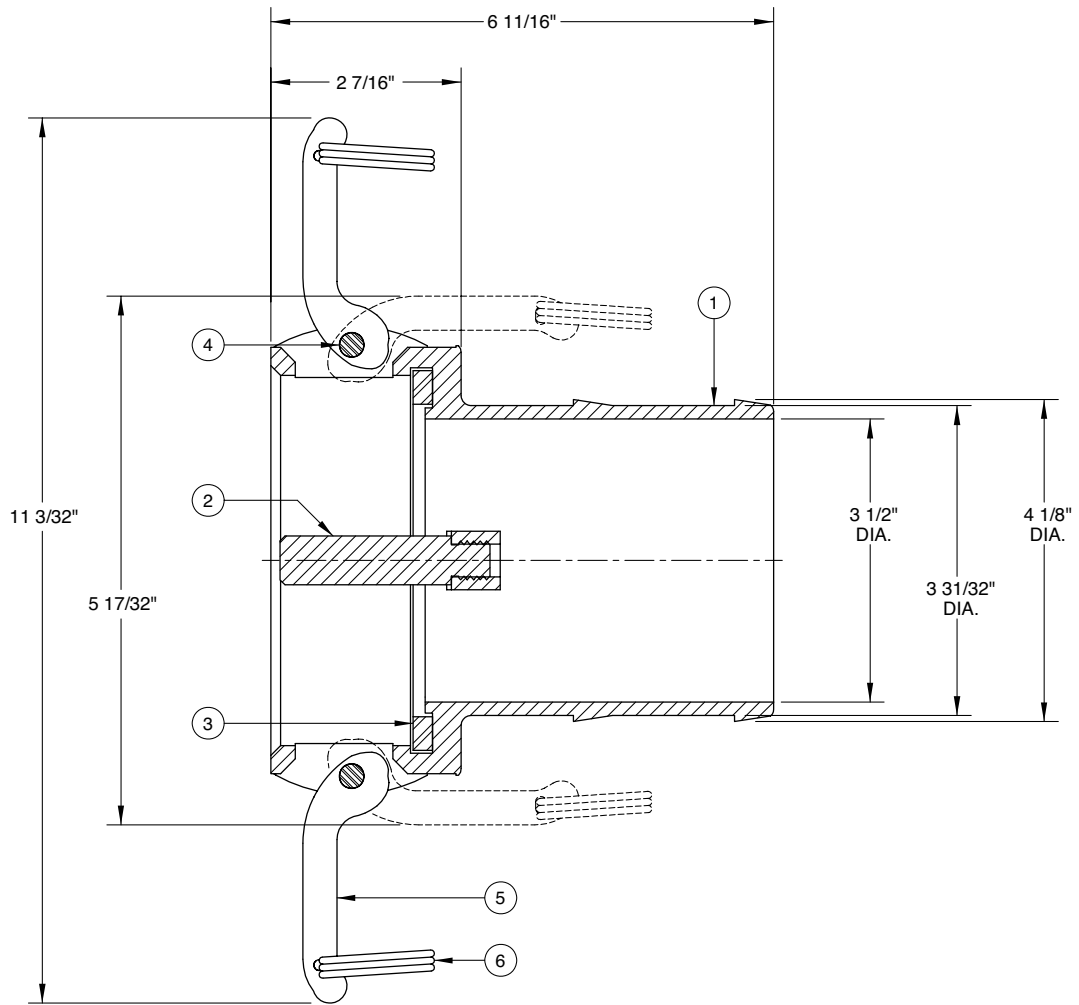

ITEM	PART NUMBER	DESCRIPTION	QTY.
6	H07408M	O-RING, BUNA-N	1
7	H09110M	SPRING	1
8	H20144M	GROOVE PIN	2
9	4035	O-RING, BUNA-N	1

633CPP-4040 4" x 4" Vapor Coupler

PARTS BREAK DOWN

ITEM	PART NUMBER	DESCRIPTION	QTY.
1	E51839A	BODY, MACHINED	1
2	C02844AH	POPPET	1
3	D00272B	PADDLE ARM	2
4	C02843AH	GUIDE RING	1
5	H08945M	GASKET, BUNA-N	1

ITEM	PART NUMBER	DESCRIPTION	QTY.
6	H07408M	O-RING, BUNA-N	1
7	H52130M	SPRING	1
8	H20144M	GROOVE PIN	2
9	4035	O-RING, BUNA-N	1

633CV-AL3030 3" x 3" Vapor Coupler

Replacement Parts

Rev. 0, January 2003

ITEM	PART NUMBER	DESCRIPTION	QTY.
1	C02805A	BODY	1
2	H08939RA	STEM	1
3	H20546M	GASKET (BUNA)	1

ITEM	PART NUMBER	DESCRIPTION	QTY.
4	H20144M	GROOVE PIN	2
5	D10184M	CAM ARM	2
6	H20550M	FINGER RING	2

633CV-AL4040 4" x 4" Vapor Coupler

Replacement Parts

Rev. 0, January 2003

ITEM	PART NUMBER	DESCRIPTION	QTY.
1	C02901A	BODY	1
2	H08402RA	STEM	1
3	H20547M	GASKET (BUNA)	1

ITEM	PART NUMBER	DESCRIPTION	QTY.
4	H20144M	GROOVE PIN	2
5	D10184M	CAM ARM	2
6	H20550M	FINGER RING	2

633CPV-AL4030 4" x 3" Vapor Coupler

Replacement Parts

Rev. 0, January 2003

ITEM	PART NUMBER	DESCRIPTION	QTY.
1	D01116A	BODY	1
2	C02808AH	POPPET	1
3	D10184M	KAM ARM	2
4	H08942RAH	GUIDE RING	1