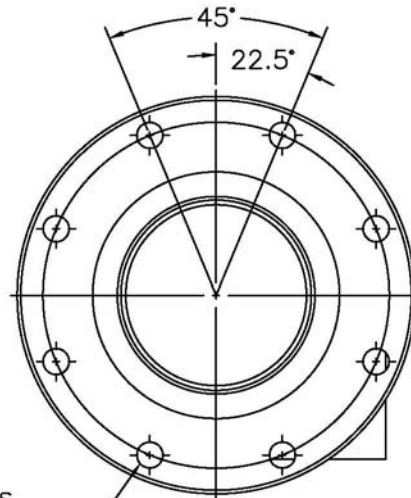

611T-AL40-NPT Vapor Recovery Adaptor

PARTS BREAK DOWN

610T Vapor Recovery Adaptor

ITEM	PART NUMBER	DESCRIPTION	QTY.
1	E10115A	BODY, MACHINED	1
2	H01450M	GASKET, BUNA-N	1
3	H10043M ¹	SEAT RING, BUNA-N	1
4	H20433M ¹	RETAINER (SMALL)	1
5	H20235M ¹	SPACER	1
6	H20446M ¹	CAP SCREW	1
7	H20432M ¹	RETAINER (LARGE)	1
8	H08989M	SPRING	1

ITEM	PART NUMBER	DESCRIPTION	QTY.
9	H20389RE ¹	POPPET STEM	1
10	C02642M	BRIDGE GUIDE	1
11	H08607M	RETAINING RING	1

REPAIR KITS	
H20695	POPPET ASSEMBLY

¹—Included in H20695

610F Vapor Recovery Adaptor, Flanged

.441 THRU (8) PLCS.
.436 EQUALLY SPACED
ON A 5.875 BOLT CIRCLE

ITEM	PART NUMBER	DESCRIPTION	QTY.
1	9951	BODY, MACHINED	1
2	10068	PLUG	1

611F Vapor Recovery Adaptor, Flanged

ITEM	PART NUMBER	DESCRIPTION	QTY.
1	9951	BODY, MACHINED	1
2	10068	PLUG	1
3	H10043M ¹	GASKET	1
4	H20433M ¹	WASHER	1
5	H20235M ¹	SPACER	1
6	H20446M ¹	SCREW	1
7	H20432M ¹	WASHER	1
8	H08989M	SPRING	1