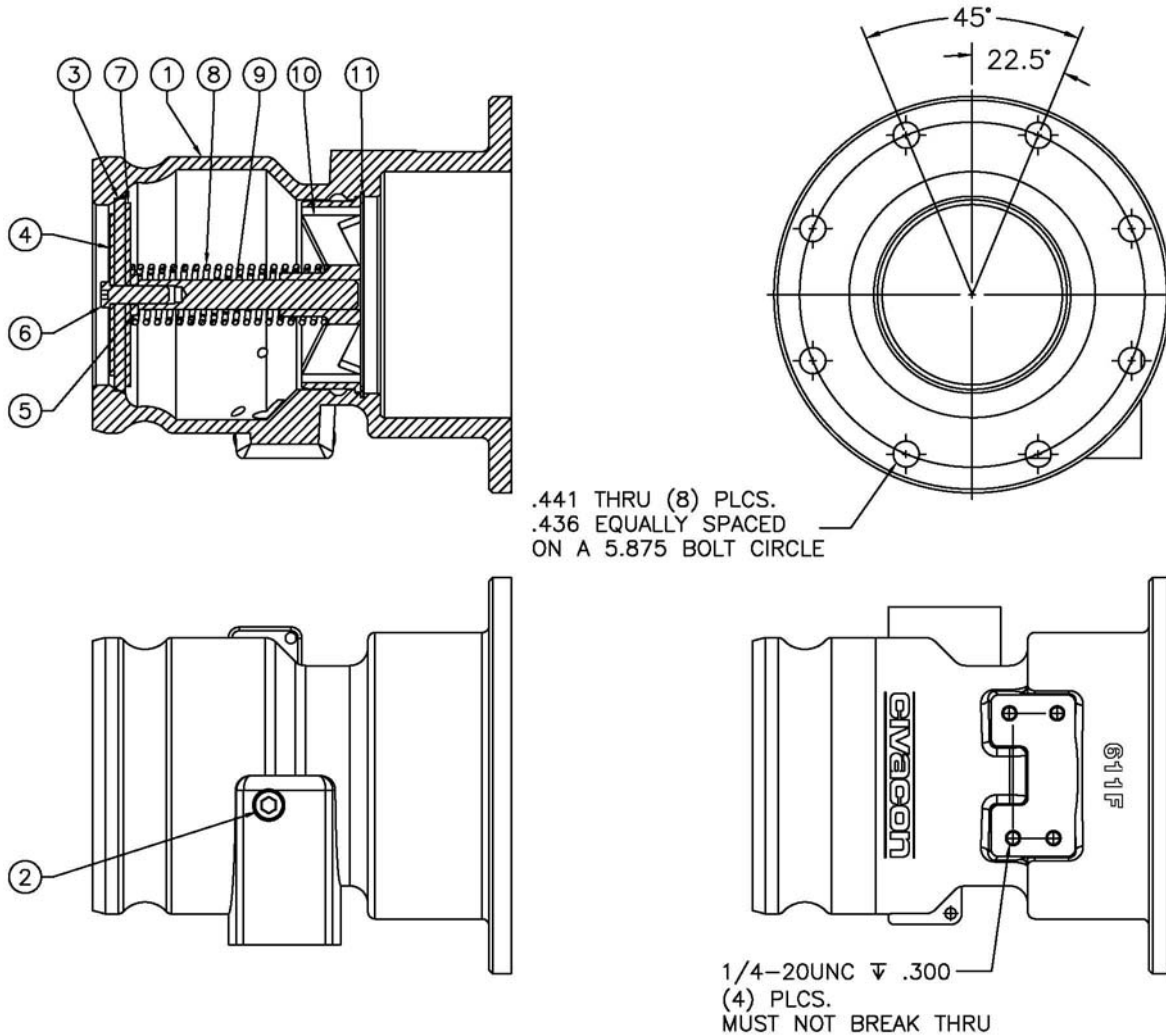

611T-AL40-NPT Vapor Recovery Adaptor

PARTS BREAK DOWN

610T Vapor Recovery Adaptor

ITEM	PART NUMBER	DESCRIPTION	QTY.
1	E10115A	BODY, MACHINED	1
2	H01450M	GASKET, BUNA-N	1
3	H10043M ¹	SEAT RING, BUNA-N	1
4	H20433M ¹	RETAINER (SMALL)	1
5	H20235M ¹	SPACER	1
6	H20446M ¹	CAP SCREW	1
7	H20432M ¹	RETAINER (LARGE)	1
8	H08989M	SPRING	1

ITEM	PART NUMBER	DESCRIPTION	QTY.
9	H20389RE ¹	POPPET STEM	1
10	C02642M	BRIDGE GUIDE	1
11	H08607M	RETAINING RING	1

REPAIR KITS	
H20695	POPPET ASSEMBLY

¹—Included in H20695

610F Vapor Recovery Adaptor, Flanged

.441 THRU (8) PLCS.
.436 EQUALLY SPACED
ON A 5.875 BOLT CIRCLE

ITEM	PART NUMBER	DESCRIPTION	QTY.
1	9951	BODY, MACHINED	1
2	10068	PLUG	1

611F Vapor Recovery Adaptor, Flanged

ITEM	PART NUMBER	DESCRIPTION	QTY.
1	9951	BODY, MACHINED	1
2	10068	PLUG	1
3	H10043M ¹	GASKET	1
4	H20433M ¹	WASHER	1
5	H20235M ¹	SPACER	1
6	H20446M ¹	SCREW	1
7	H20432M ¹	WASHER	1
8	H08989M	SPRING	1

ITEM	PART NUMBER	DESCRIPTION	QTY.
6	H07408M	O-RING, BUNA-N	1
7	H09110M	SPRING	1
8	H20144M	GROOVE PIN	2
9	4035	O-RING, BUNA-N	1

633CPP-4040 4" x 4" Vapor Coupler

PARTS BREAK DOWN

ITEM	PART NUMBER	DESCRIPTION	QTY.
1	E51839A	BODY, MACHINED	1
2	C02844AH	POPPET	1
3	D00272B	PADDLE ARM	2
4	C02843AH	GUIDE RING	1
5	H08945M	GASKET, BUNA-N	1