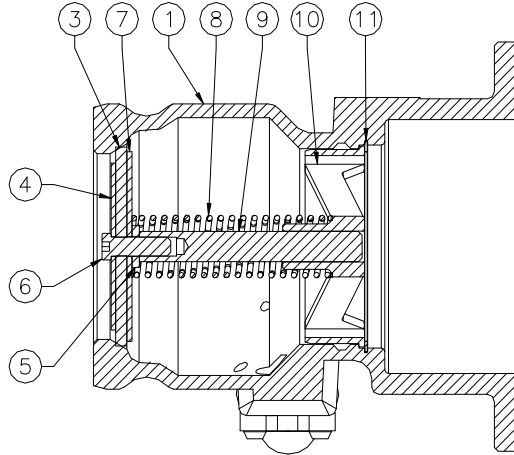

611FB Vapor Recovery Adaptor, Flanged

PARTS BREAK DOWN

ITEM	PART NUMBER	DESCRIPTION	QTY.
1	9952	BODY, MACHINED	1
2	10068	PLUG	1
3	H10043M¹	GASKET	1
4	H20433M¹	WASHER	1
5	H20235M¹	SPACER	1
6	H20446M¹	SCREW	1
7	H20432M¹	WASHER	1
8	H08989M	SPRING	1
9	H20389RE¹	STEM	1
10	C02642M	BRIDGE GUIDE	1

1—Included in H20695, 2—Included in 891BRK

ITEM	PART NUMBER	DESCRIPTION	QTY.
11	H08607M	RETAINING RING	1
12	11365M²	SIGHT GLASS	1
13	H51384M²	FLOAT BALL	1
14	H51437M²	O-RING	1
15	11366M²	SCREW	4
16	H20312M²	WASHER	4
17	H20057M	LOCK WASHER	4

610FB ALSO AVAILABLE WITHOUT POPPET

REPAIR KITS	
H20695	POPPET ASSEMBLY
891BRK	SIGHT GLASS REPAIR KIT